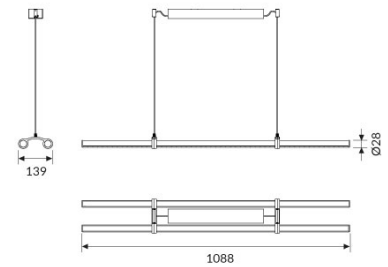

PIPE LINE PG

Methacrylate satin diffuser for soft emission with UGR<22.

CODE		FLUX	SIZE	CERTIFICATIONS
86PG48L390	48W 3000K	5845lm	1088mm	CE IP40 A ⁺

Optic

Methacrylate satin diffuser for soft emission with UGR<22.

Specifications

CRI>90
McAdams 3
Life Time: L80/B10 >50.000h
5 years complete warranty
Eye safety: RG0/RG1 in accordance with EN62471:2009

Body

Aluminium body with epoxy powder coating.

Legal references

In compliance with the safety standards EN 60 598-1 and UNI EN 12464-1 (lighting for working places).