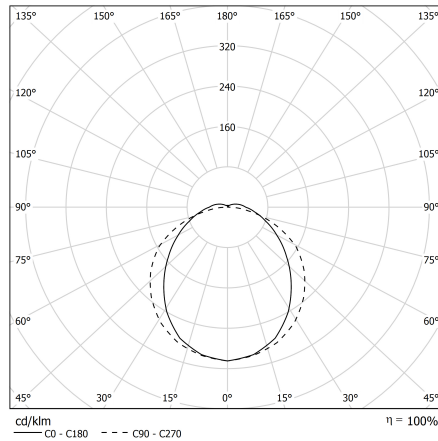

PIPE LINE PG

Methacrylate satin diffuser for soft emission with UGR<22.

CODE		FLUX	SIZE	CERTIFICATIONS
86PG48L390	48W 3000K	5845lm	1088mm	CE IP40 A ⁺

Optic

Methacrylate satin diffuser for soft emission with UGR<22.